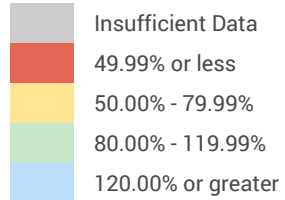

Mercantile Bank: Kalamazoo-Portage MSA 28020

Tract Median Family Income as % of AMFI

Source: FFIEC CRA

Year: 2024

Shaded by: Census Tract, 2022

Kalamazoo MSA

Mercantile Drive Thru (2020 Census)

Live ATM Branches (2020 Census)